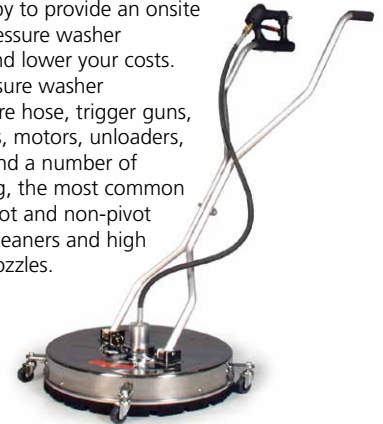

PARTS & ACCESSORIES

Your local Hotsy dealer would be happy to provide an onsite demonstration to determine which pressure washer accessories will help speed cleaning and lower your costs. Hotsy dealers stock thousands of pressure washer replacement parts such as high pressure hose, trigger guns, high pressure nozzles, pumps, engines, motors, unloaders, filters and wands. In addition, you'll find a number of accessories designed to speed cleaning, the most common accessories are telescoping wands, pivot and non-pivot hose reels, flat surface cleaners and high pressure turbo nozzles.